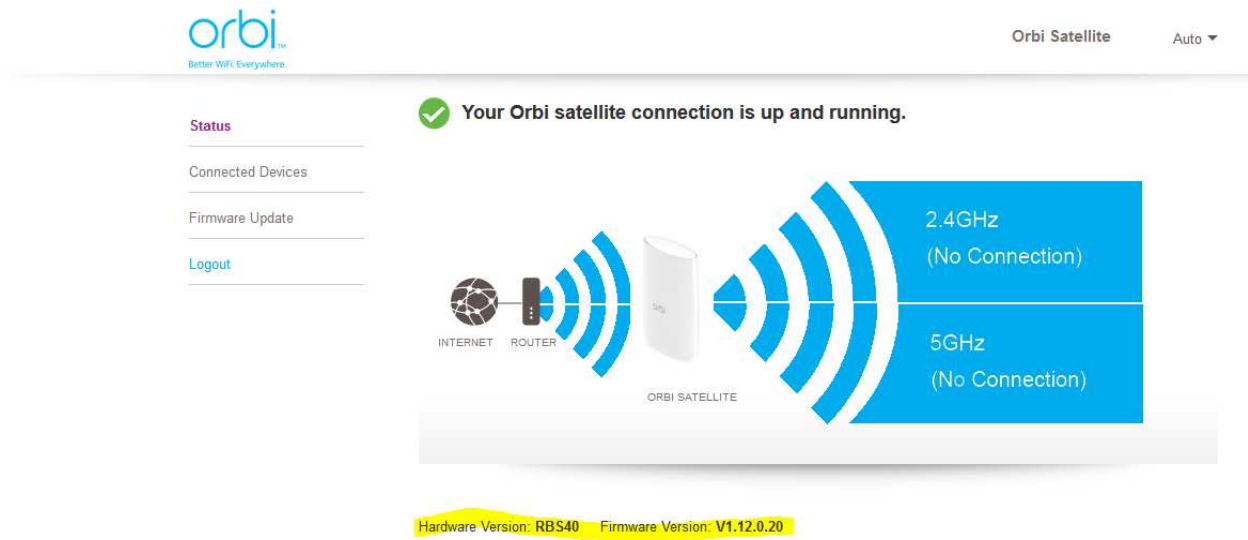

Immediately after power cycle,

Getting ready to upload the firmware,

This is what comes back after "Please wait a moment"

Status

Connected Devices

Firmware Update

Logout

Firmware Update