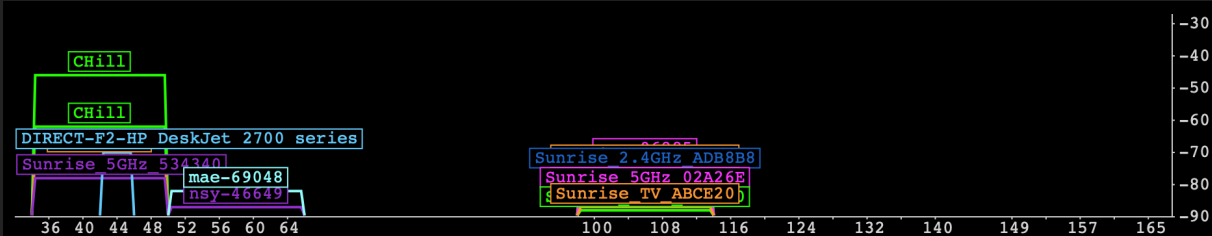

SSID	CHANNELS	SIGNAL (dBm)	# RADIOS	PHY TYPE	SECURITY	MIN BASIC RATE	MAX DATA RATE
CHill	12*, 48*	-38	4	b, g, n, ac	WPA2-Personal	1	866.7
dmm-73566	1, 36*	-61	2	b, g, n, ac	WPA2-Personal	1	1300
MSRHomeAP	8*	-82	1	b, g, n, ac	WPA2-Personal	1	400
Sunrise_5GHz_534340	44*	-78	1	n, ac	WPA2-Personal	6	1733.3
mid-40595	1, 108*	-73	2	b, g, n, ac	WPA2-Personal	1	1560
KEFAL	6	-67	1	b, g, n	WPA2-Personal	1	216.7
xuv-96885	1, 100*	-68	2	b, g, n, ac	WPA2-Personal	1	1733.3
Sunrise_2.4GHz_534340	1	-62	1	b, g, n	WPA2-Personal	1	216.7
Sunrise_2.4GHz_02A26E	6	-67	1	b, g, n	WPA2-Personal	1	216.7
Sunrise_TV_ADB8B8	108*	-75	1	g, n, ac	WPA2-Personal	6	1733.3
DIRECT-F2-HP DeskJet 2700 series	44	-70	1	a, n	WPA2-Personal	6	65
nsy-46649	6, 52*	-78	2	b, g, n, ac	WPA2-Personal	1	1560
UPC9218699	6	-76	1	b, g, n	WPA2-Personal	1	144.4
Sunrise_2.4GHz_ADB8B8	1, 108*	-72	2	b, g, n, ac	WPA2-Personal	1	1733.3
Sunrise_TV_02A26E	108*	-82	1	g, n, ac	WPA2-Personal	6	1733.3
Sunrise_5GHz_02A26E	108*	-82	1	g, n, ac	WPA2-Personal	6	1733.3
mae-69048	52*	-82	1	n, ac	WPA2-Personal	6	1560
UPCDC2D95C	11	-78	1	b, g, n	WPA2-Personal	1	144.4
DetoxSuisse	8	-87	1	b, g, n	WPA2-Personal	1	216.7
UPC Wi-Free	6, 11	-76	2	b, g, n	WPA2-Enterprise	1	144.4
NVR246344768	1	-59	1	b, g, n	WPA2-Personal	1	144.4
ouz-98546	11	-85	1	b, g, n	WPA2-Personal	1	216.7
JGB-34339	6	-88	1	b, g, n	WPA2-Personal	1	144.4
uec-49716	11	-88	1	b, g, n	WPA2-Personal	1	144.4
FRITZ!Box 5490 CO	6	-84	1	b, g, n	WPA2-Personal	1	216.7
Sunrise_5GHz_ABCE20	108*	-88	1	g, n, ac	WPA2-Personal	6	1733.3
Sunrise_TV_ABCE20	108*	-87	1	g, n, ac	WPA2-Personal	6	1733.3

5 GHz