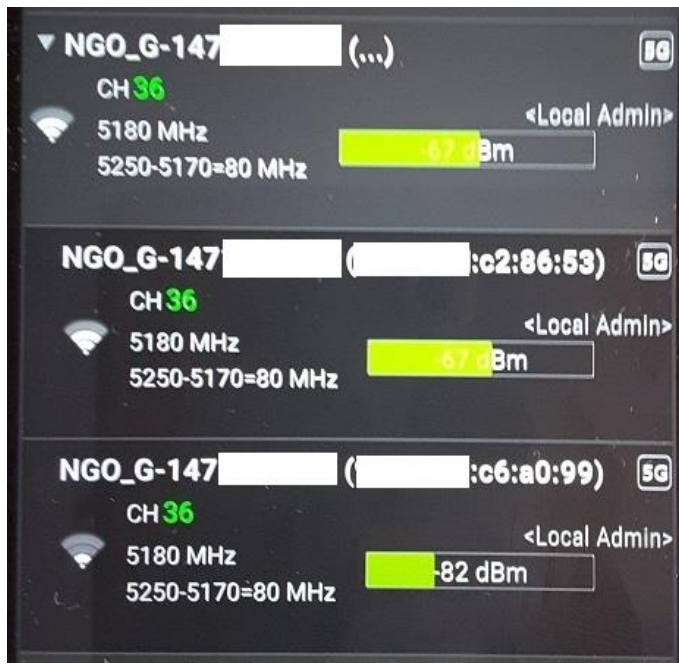

NGO G Unsecured #2