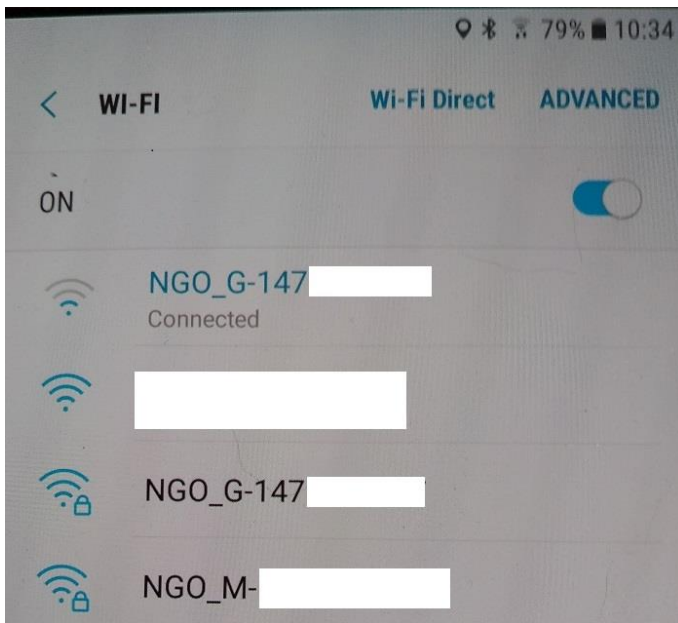

WiFi Overview #1 Tablet

NGO G Secured #1

NGO G Unsecured #1

The screenshot displays a list of five unsecured 5G networks. Each entry includes the network name, channel, frequency, bandwidth, and power level. The power levels are highlighted in green bars.

Network Name	Channel	Frequency	Bandwidth	Power Level
NGO_G-147 [redacted] (...)	CH ...			-68 dBm
NGO_G-147 [redacted] ([redacted]:c2:86:53) 5G	CH 36	5180 MHz	5250-5170=80 MHz	-68 dBm
NGO_G-147 [redacted] ([redacted]:c6:a0:97)	CH 13	2472 MHz	2483-2461=22 MHz	-68 dBm
NGO_G-147 [redacted] ([redacted]:c2:86:51)	CH 13	2472 MHz	2483-2461=22 MHz	-70 dBm
NGO_G-147 [redacted] ([redacted]:c6:a0:99) 5G	CH 36	5180 MHz	5250-5170=80 MHz	-80 dBm