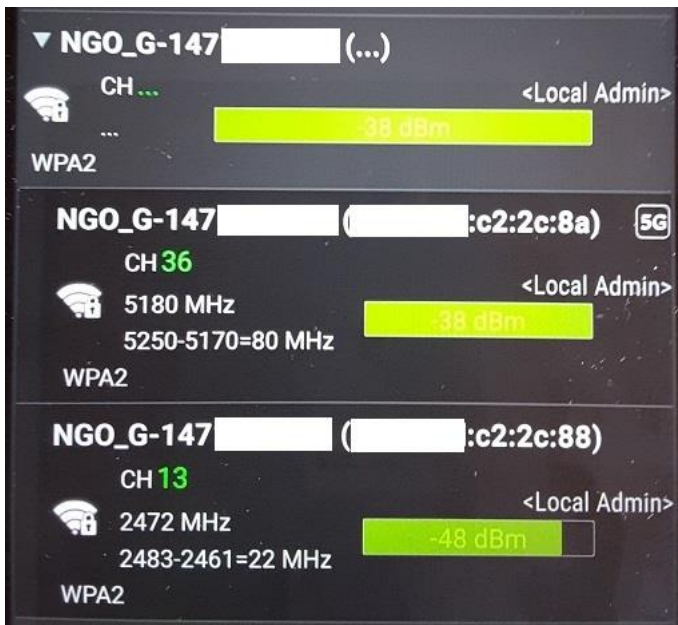

WiFi Overview #1 Tablet

NGO G Secured #1

NGO G Unsecured #1

The screenshot displays a list of five unsecured 5G networks. Each entry includes the network name, channel, frequency, bandwidth, and power level. The power levels are highlighted in green bars.

Network Name	Channel	Frequency	Bandwidth	Power Level
NGO_G-147 [redacted] (...)	CH ...			-68 dBm
NGO_G-147 [redacted] ([redacted]:c2:86:53) 5G	CH 36	5180 MHz	5250-5170=80 MHz	-68 dBm
NGO_G-147 [redacted] ([redacted]:c6:a0:97)	CH 13	2472 MHz	2483-2461=22 MHz	-68 dBm
NGO_G-147 [redacted] ([redacted]:c2:86:51)	CH 13	2472 MHz	2483-2461=22 MHz	-70 dBm
NGO_G-147 [redacted] ([redacted]:c6:a0:99) 5G	CH 36	5180 MHz	5250-5170=80 MHz	-80 dBm