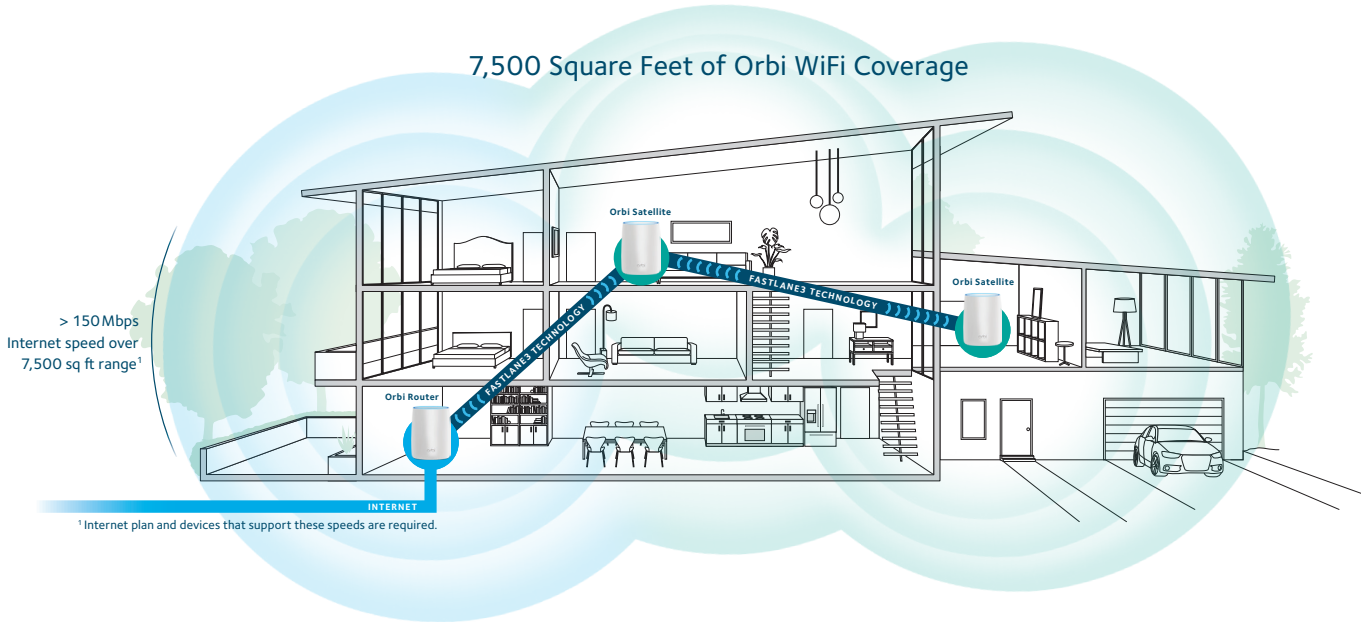

Overview

This Orbi WiFi System comes with an Orbi WiFi Router and two Satellites that deliver unparalleled WiFi coverage. It covers homes up to 7,500 square feet with strong WiFi signals. Innovative Tri-band WiFi helps maximize the Internet speeds available in your home.

Your Home & Yard. Covered.

This kit of three covers up to a 7,500 sq ft+ home with high-performance AC3000 WiFi.

Simple & Secure.

Use the Orbi app or a web browser to create secure whole home WiFi in minutes. With no accounts to setup.

Manage Your Kids' Screen Time.

Circle® with Disney Smart Parental Controls lets you easily manage content & time online on any device.

House Diagram

Simple setup from your smartphone or tablet.

Use the Orbi app to set up and manage your network. To find the app, scan one of the following QR codes or search for NETGEAR Orbi in the Apple App Store or Google Play Store.