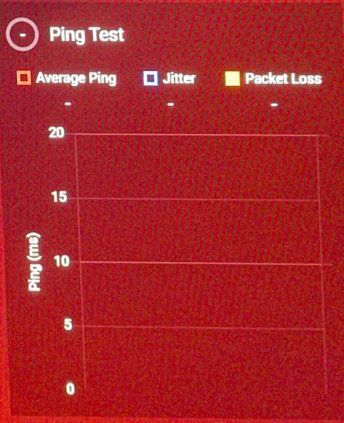

- Dashboard
- Geo-Filter
- Ping Heatmap
- QoS
- Connection Benchmark
- Device Manager
- Network Monitor
- Traffic Controller
- Hybrid VPN
- System Information
- Settings

Connection Test

RUN TEST

Show Tooltips