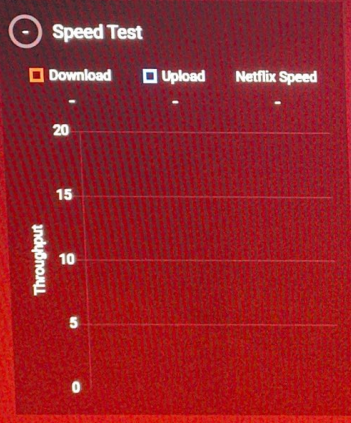

- Dashboard
- Geo-Filter
- Ping Heatmap
- QoS
- Connection Benchmark
- Device Manager
- Network Monitor
- Traffic Controller
- Hybrid VPN
- System Information
- Settings

Connection Test

RUN TEST

Show Tooltips