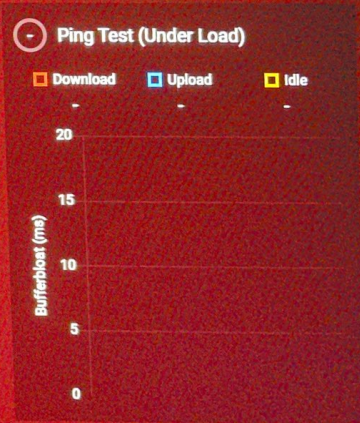

- Dashboard
- Geo-Filter
- Ping Heatmap
- QoS
- Connection Benchmark
- Device Manager
- Network Monitor
- Traffic Controller
- Hybrid VPN
- System Information
- Settings

Connection Test

RUN TEST

Show Tooltips