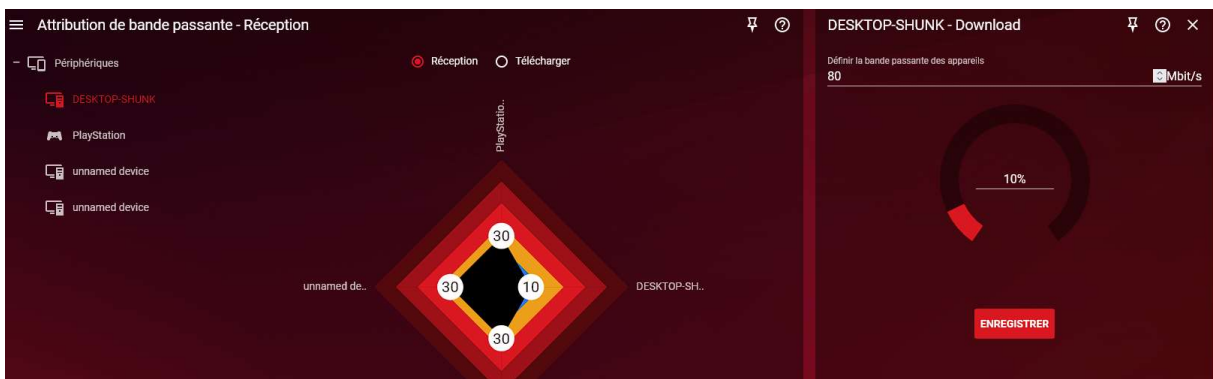

Test 2 10%

Test 3 97%