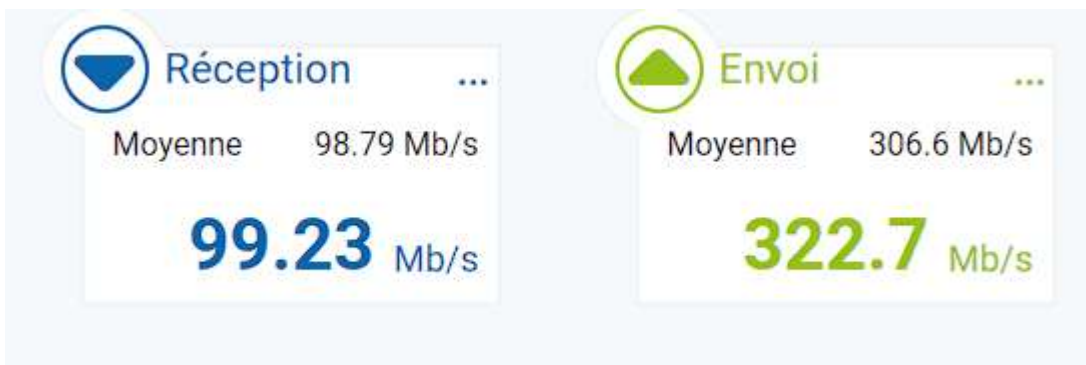

Test 2 10%

Test 3 97%