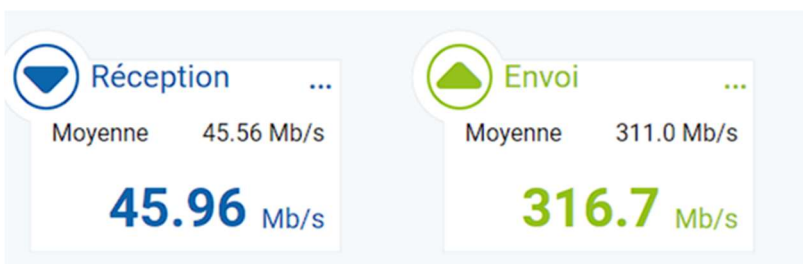

during these tests i didn't touch the slider for the upstream bandwidth, i did some simple test showing my problem, don't rely on 300MB bluger speeds it's my rj45 usb-c adapter that is failing

test 1 6%