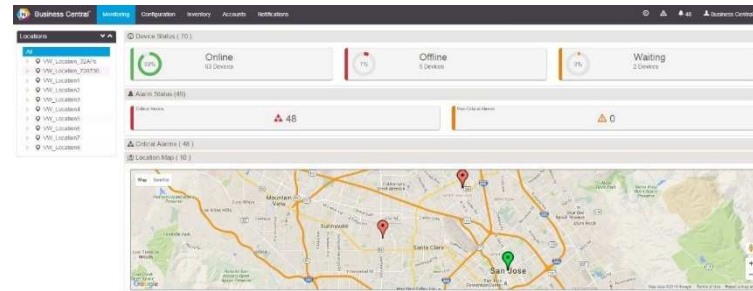

WAC720 & WAC730

Multi Tenancy

Rate Limiting

Monitorización

- Intuitive at-a-glance dashboard
- Granular location based status
- Proactive alerts and alarms
- Consistent real time information

- Detailed client monitoring stats
- Summarized AP based usage
- Real time and historical trend
- Complete network status