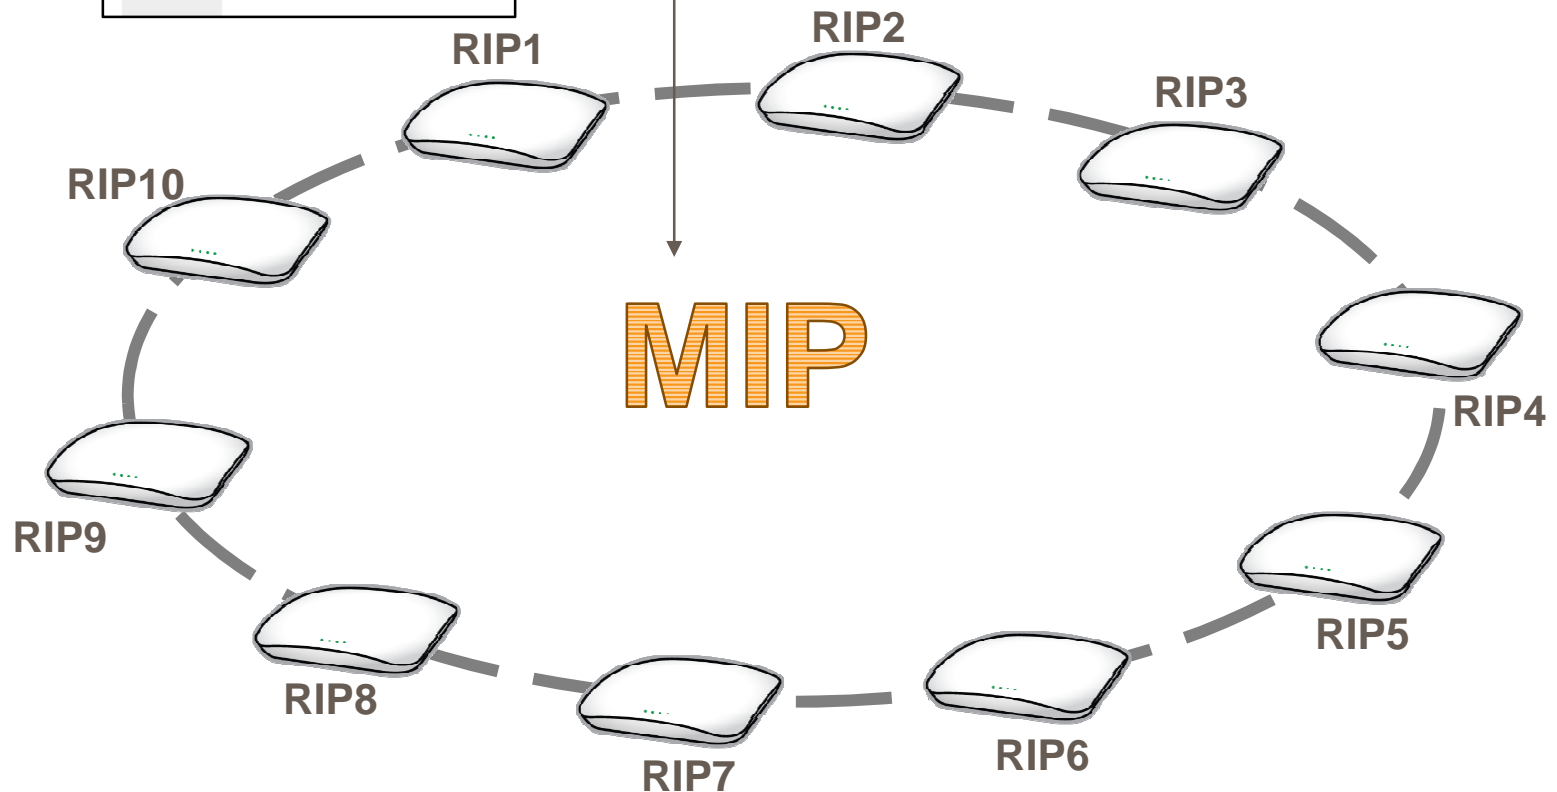

Controller Key Comparison

	WC7500	WC7600	WC9500
Max number of APs for a single controller	15	50	200
Default number of APs	10	2	2
Redundancy mode	Standalone	N+1	N+1
Stacking mode	Standalone	Up to 3	Up to 3
Max number of APs for a cluster	15	150	600
Dimensions (LxW)	17.34 x1.7 in 440 x 43 mm	17.34 x 1.7 in 440 x 43 mm	17.34 x 1.7 in 440 x 43 mm
Depth	10.3 in 262 mm	16.9 in 430 mm	16.9 in 430 mm
Optional controller license	WC05APL-10000S	WC05APL-10000S WC10APL-10000S	WC05APL-10000S WC10APL-10000S WC50APL-10000S WC100APL-10000S WC200APL-20000S

Ensemble Mode

Single IP Management

Management IP (MIP)

Configurations
Dynamic RF
Automatic AP power settings
More...

NETGEAR

Business Central 2.0

Mobile Access

Multi-Lingual Info Landing Page