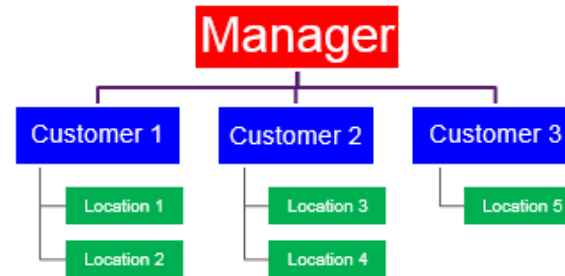

Gestión Multi-Tenant

Manager Account

Customer Account 1

Customer Account 2

Customer Account 3

↑
Various Locations

Licenciamiento por cuentas

The screenshot shows the 'License Accounts' section in the NETGEAR Business Central web interface. It displays two accounts: 'My First Account' and 'Daisy Darcy'. 'My First Account' has 85 trial days remaining and a trial end date of May 12, 2016. It is associated with 2 locations, 1 device, 1 license, and 2 collaborators. A license with ID 1007009048205774788119 is listed with an 'Add License' button. 'Daisy Darcy' has 0 credits available, a renewal date of Feb 17, 2016, and 0 credits used per day. It is associated with 1 location, 0 devices, 0 licenses, and 0 collaborators. Another 'Add License' button is visible for this account.

Licencias asociadas a cuentas

Una vez añadida la licencia a una cuenta esta no se puede cambiar a otra

Subscripción basado en licencias

SKU	Description	PVPr
WM1AP1YL-10000S	Cloud WLAN Mgmt 1 AP 12 months	79€
WM1AP3YL-10000S	Cloud WLAN Mgmt 1 AP 36 months	179€
WM10AP1YL-10000S	Cloud WLAN Mgmt 10 AP 12 months	794€
WM10AP3YL-10000S	Cloud WLAN Mgmt 10 AP 36 months	1787€
WM50AP1YL-10000S	Cloud WLAN Mgmt 50 AP 12 months	3.971€
WM50AP3YL-10000S	Cloud WLAN Mgmt 50 AP 36 months	8.935€