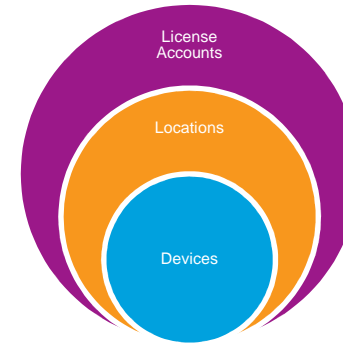

WAC720 & WAC730

Multi Tenancy

Rate Limiting

Monitorización

- Intuitive at-a-glance dashboard
- Granular location based status
- Proactive alerts and alarms
- Consistent real time information

- Detailed client monitoring stats
- Summarized AP based usage
- Real time and historical trend
- Complete network status

Gestión Multi-Tenant

Manager Account

Customer Account 1

Customer Account 2

Customer Account 3

↑
Various Locations

Licenciamiento por cuentas

The screenshot shows the 'License Accounts' section in the NETGEAR Business Central web interface. It displays two accounts: 'My First Account' and 'Daisy Darcy'. 'My First Account' has 85 trial days remaining and a trial end date of May 12, 2016. It is associated with 2 locations, 1 device, 1 license, and 2 collaborators. A license with ID 1007009048205774788119 is listed with an 'Add License' button. 'Daisy Darcy' has 0 credits available, a renewal date of Feb 17, 2016, and 0 credits used per day. It is associated with 1 location, 0 devices, 0 licenses, and 0 collaborators. Another 'Add License' button is visible for this account.

Licencias asociadas a cuentas

Una vez añadida la licencia a una cuenta esta no se puede cambiar a otra

Subscripción basado en licencias

SKU	Description	PVPr
WM1AP1YL-10000S	Cloud WLAN Mgmt 1 AP 12 months	79€
WM1AP3YL-10000S	Cloud WLAN Mgmt 1 AP 36 months	179€
WM10AP1YL-10000S	Cloud WLAN Mgmt 10 AP 12 months	794€
WM10AP3YL-10000S	Cloud WLAN Mgmt 10 AP 36 months	1787€
WM50AP1YL-10000S	Cloud WLAN Mgmt 50 AP 12 months	3.971€
WM50AP3YL-10000S	Cloud WLAN Mgmt 50 AP 36 months	8.935€