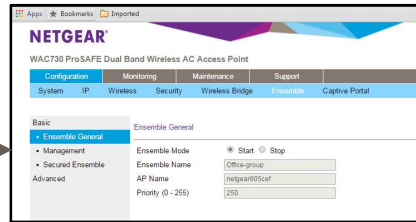

Controller Key Comparison

	WC7500	WC7600	WC9500
Max number of APs for a single controller	15	50	200
Default number of APs	10	2	2
Redundancy mode	Standalone	N+1	N+1
Stacking mode	Standalone	Up to 3	Up to 3
Max number of APs for a cluster	15	150	600
Dimensions (LxW)	17.34 x1.7 in 440 x 43 mm	17.34 x 1.7 in 440 x 43 mm	17.34 x 1.7 in 440 x 43 mm
Depth	10.3 in 262 mm	16.9 in 430 mm	16.9 in 430 mm
Optional controller license	WC05APL-10000S	WC05APL-10000S WC10APL-10000S	WC05APL-10000S WC10APL-10000S WC50APL-10000S WC100APL-10000S WC200APL-20000S

Ensemble Mode

Single IP Management

Management IP (MIP)

Configurations
Dynamic RF
Automatic AP power settings
More...

NETGEAR

Business Central 2.0

Mobile Access

Multi-Lingual Info Landing Page