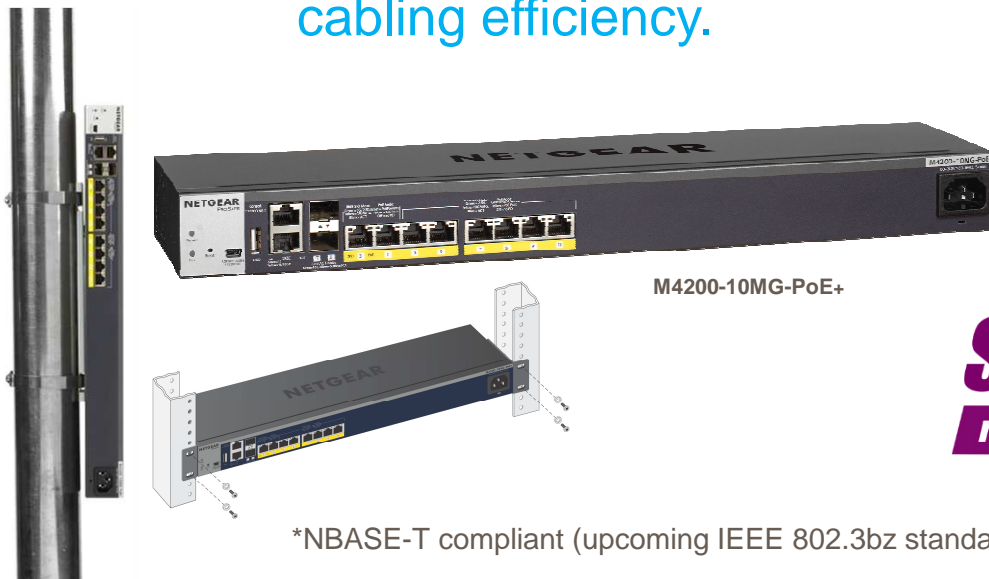

NBASE-T™
ALLIANCE

NETGEAR®

ProSAFE® M4200 Intelligent Edge Series

Full Power PoE+ 8x2.5G and 2x10G Aggregation Switch For Wave 2 11ac AP Deployment

Eight full power PoE+ and multi-speed 1G, **2.5G ports** combined with **two 10G uplinks** for a fully non-blocking deployment of **eight Wave 2 11ac access points** from any vendor. Plenum rated, slim design and mounting accessories allow for **access point placement optimization** and cabling efficiency.

- + The M4200 is the world's first 8x2.5G Multi-Gigabit switch* with full PoE+ provision on all ports and 2x10G line-rate aggregation to the wiring closet
- + NETGEAR Multigigabit Ethernet is compatible with most major wireless and switching vendors managed solutions