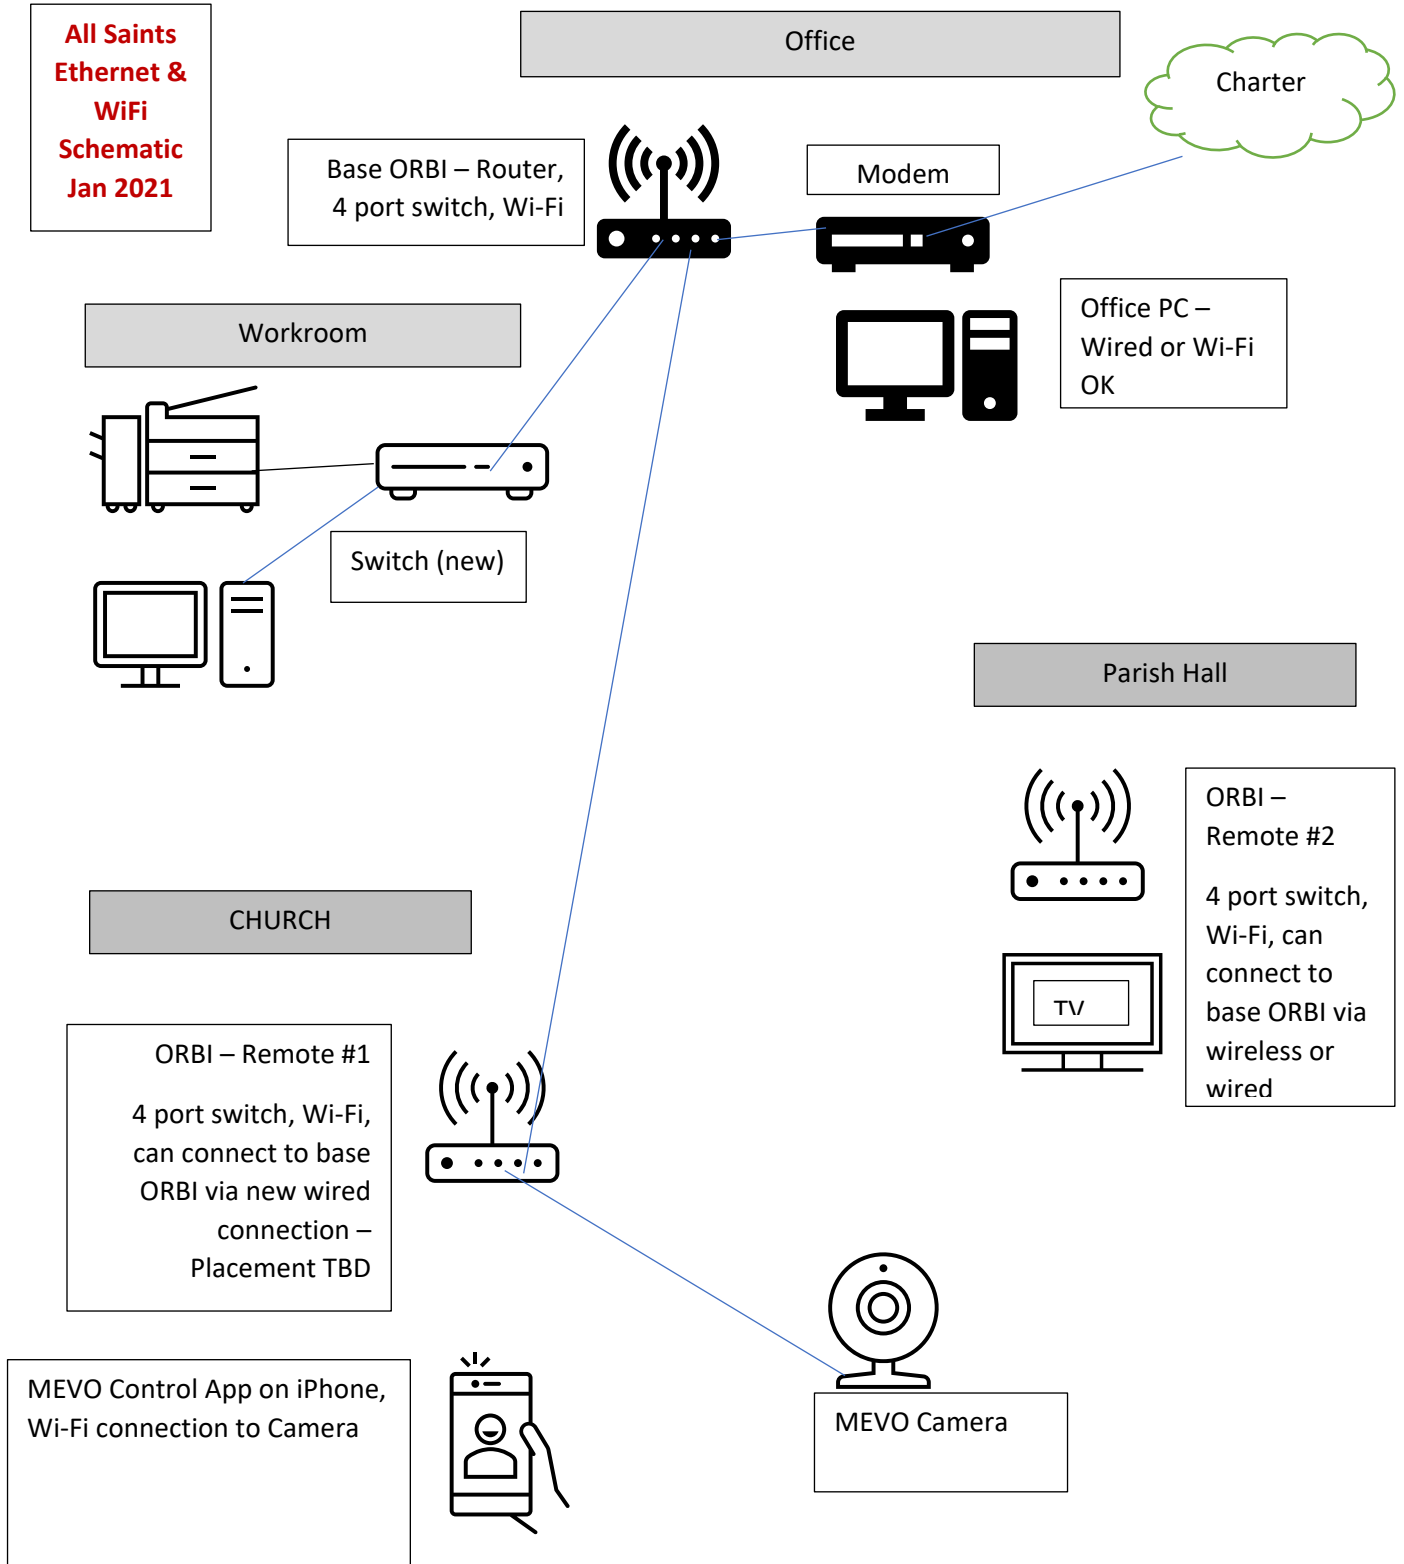

**All Saints
Ethernet &
WiFi
Schematic
Jan 2021**

References

<https://in.netgear.com/orbi/>

<https://www.amazon.com/NETGEAR-RBK30-100NAS-Orbi-Whole-System/dp/B01N76QTYB?th=1>

<https://mevo.com/>

Router

Satellite