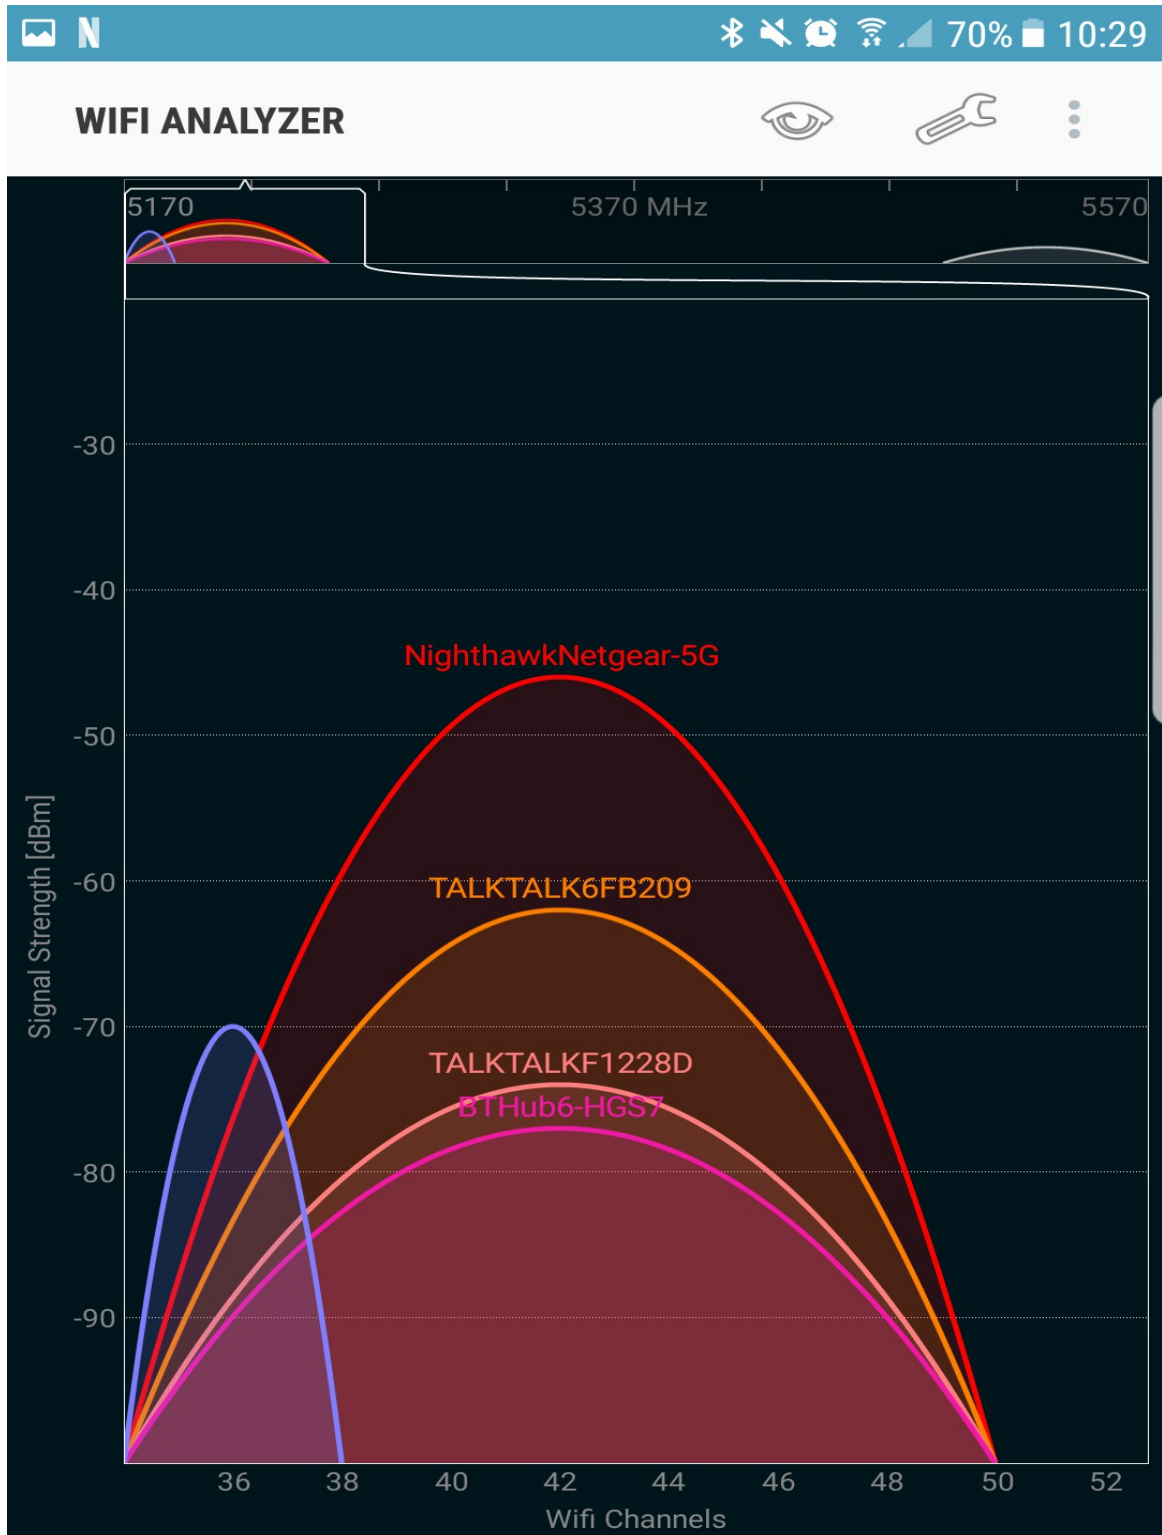

Before Dropout 5G

Google
Play Apps
Google Play

Personalise your phone
or tablet with over
1,000,000 Android apps!
play.google.com