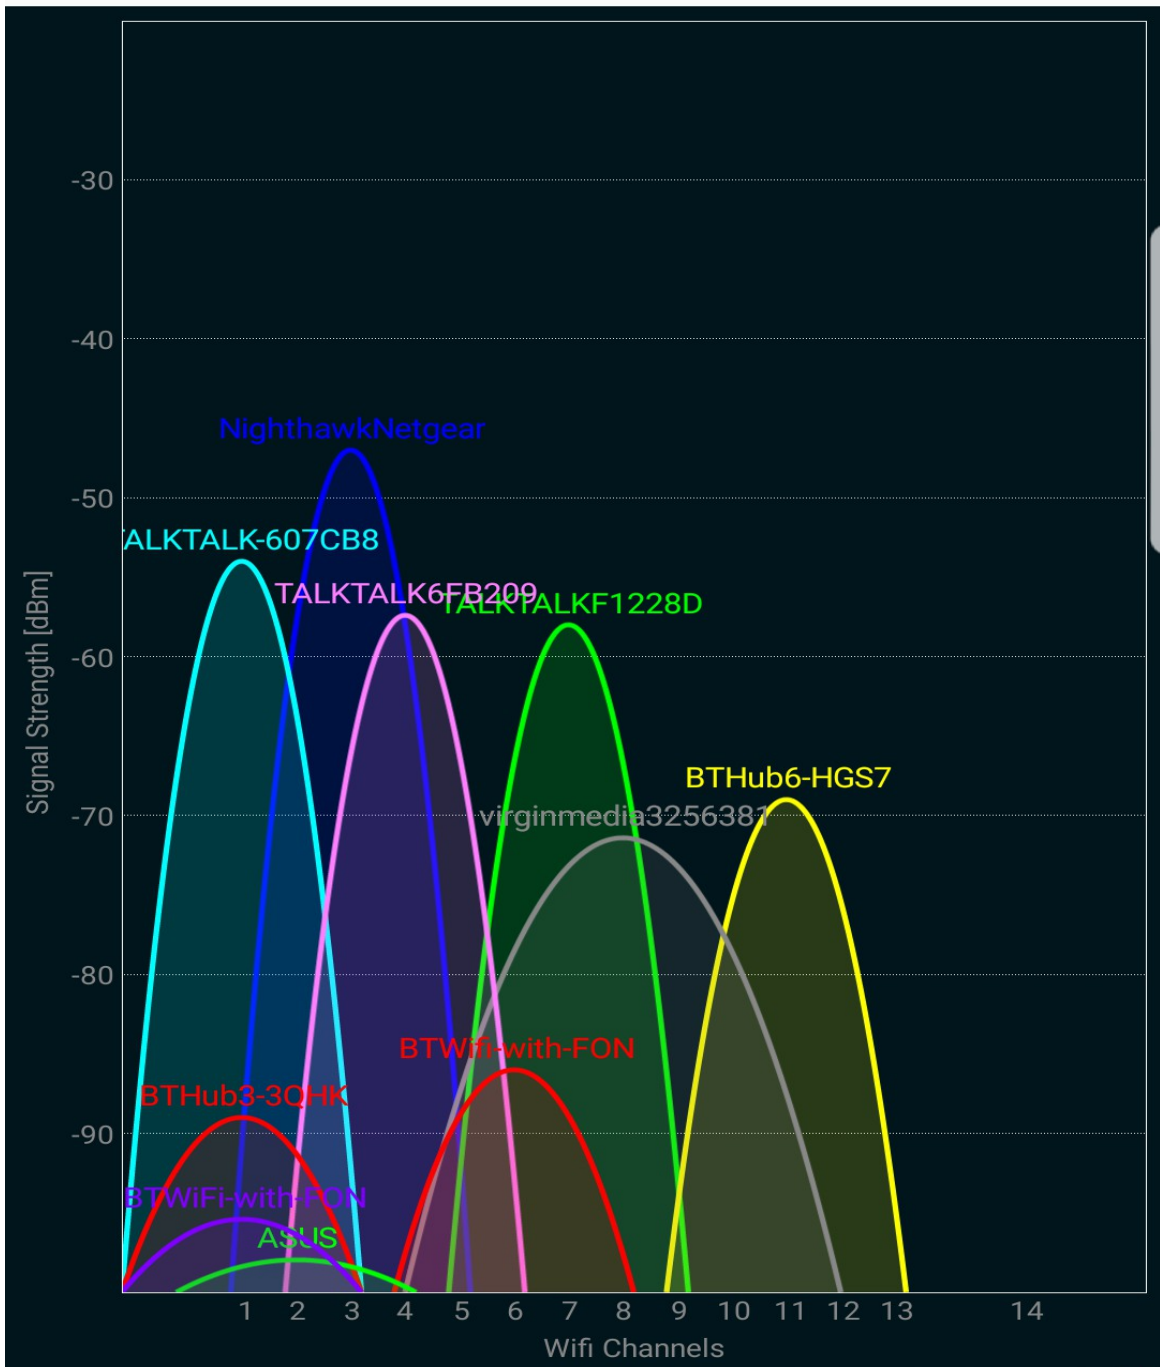

# WIFI ANALYZER

Google  
Play Apps  
Google Play

Personalise your phone  
or tablet with over  
1,000,000 Android apps!  
play.google.com

Before Dropout 5G

Google  
Play Apps  
Google Play

Personalise your phone  
or tablet with over  
1,000,000 Android apps!  
[play.google.com](https://play.google.com)

Authentication Error

☑️ 📄 🖼️ ...      🔗 📴 ⌚ 4G 📶 90% 🔋 18:07

⏪ **WI-FI**      **WI-FI DIRECT**      **ADV** 1

On 

---

 **NighthawkNetgear**  
Authentication error occurred

---

 **NighthawkNetgear-5G**  
Authentication error occurred