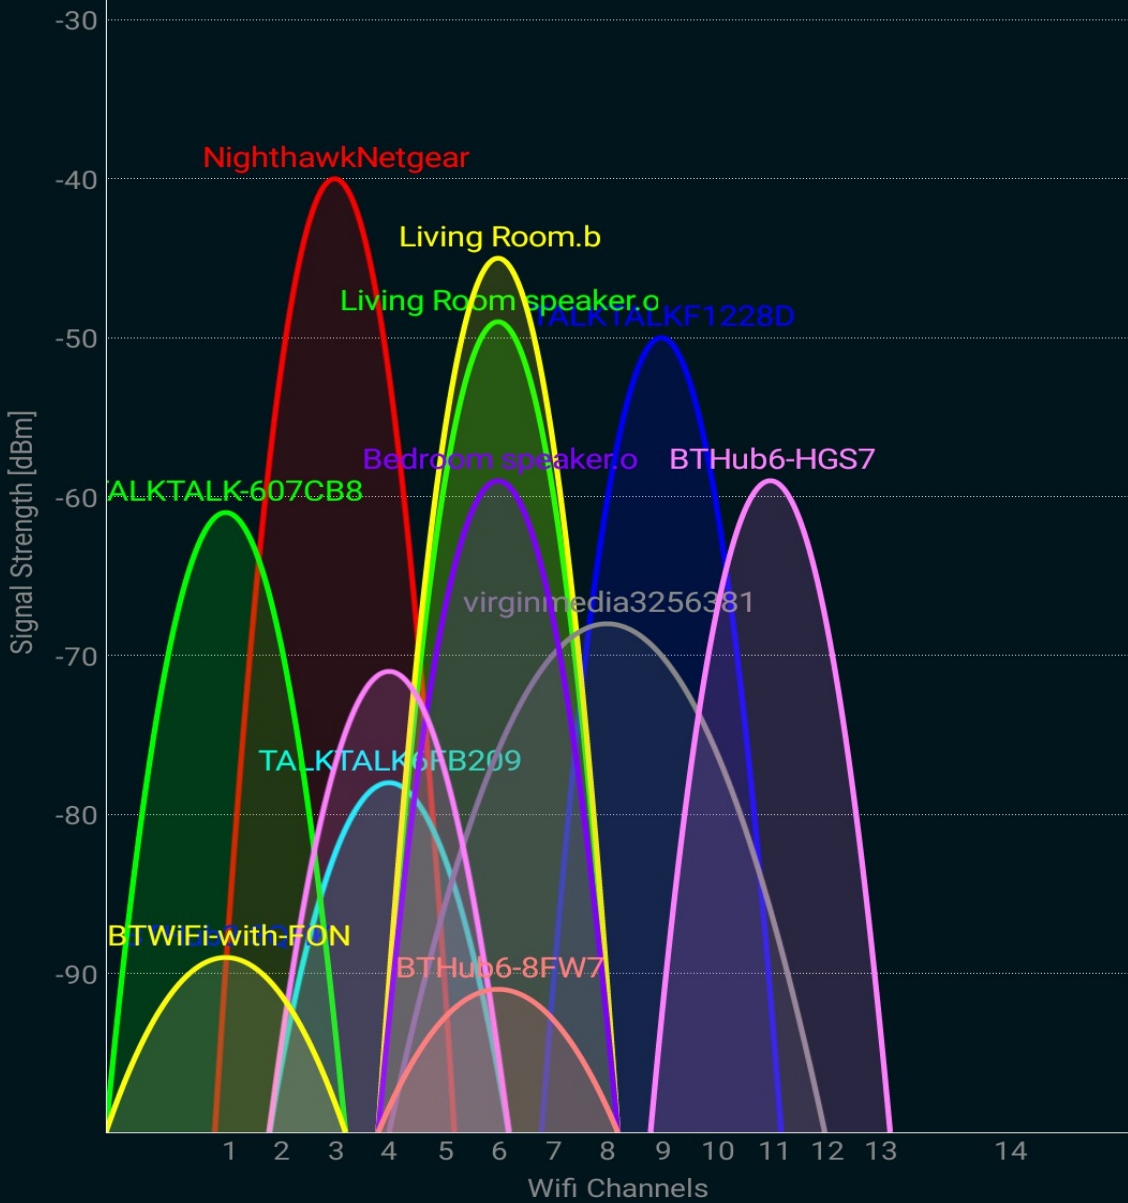

---

 **TALKTALK6FB209**

---

 **TALKTALKF1228D**

---

 **virginmedia3256381**

---

 **BTHub6-HGS7**

---

 **Add network**

After Dropout 2.4G

# WIFI ANALYZER

2.4G

magnet.me

Discover your perfect Job or Internship based on your profile.

After Dropout 5G